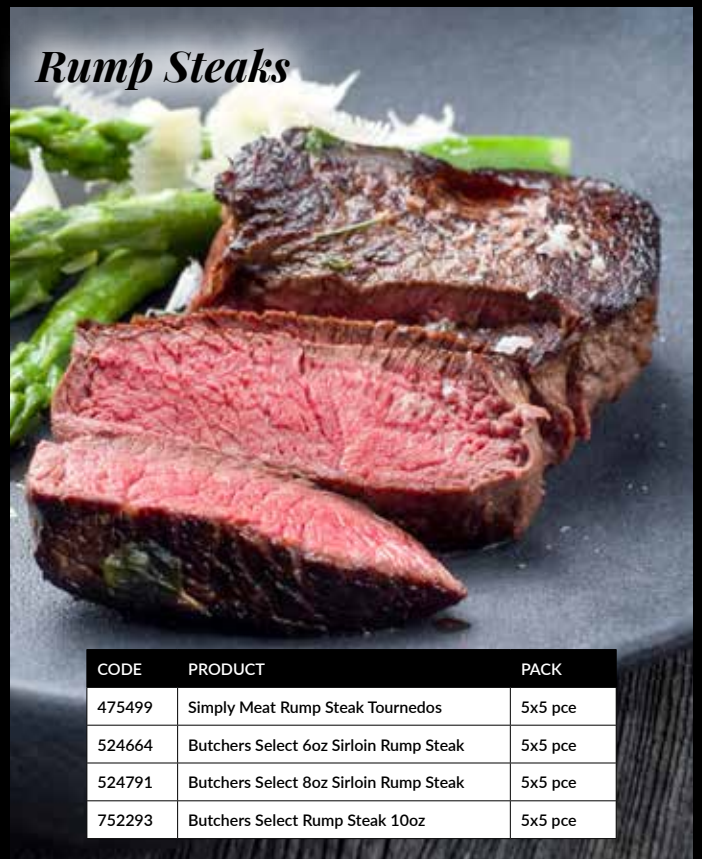

Great Value Steaks without compromising on quality

TOP PICK STEAKS FOR RESTAURANTS LOOKING EVERY DAY LOW VALUE

Striploin Steaks

CODE	PRODUCT	PACK
743116	Butchers Select Striploin Steaks 7oz	8x3 pk
761627	Prime 8oz Striploin Steak	5x5 pce
757667	Prime 10oz Striploin Steak	55x5 pce

Ribeye Steak

CODE	PRODUCT	PACK
761624	Prime Ribeye Steak 80z	5x5 pce

Fillet Steaks

CODE	PRODUCT	PACK
752273	Simply Meat 6oz Fillet Steak	5x4 pce
438891	Simply Meat 7oz Fillet Steak	10x5 pce
660770	Simply Meat 8oz Fillet Steak	10x5 pce

Rump Steaks

CODE	PRODUCT	PACK
475499	Simply Meat Rump Steak Tournedos	5x5 pce
524664	Butchers Select 6oz Sirloin Rump Steak	5x5 pce
524791	Butchers Select 8oz Sirloin Rump Steak	5x5 pce
752293	Butchers Select Rump Steak 10oz	5x5 pce