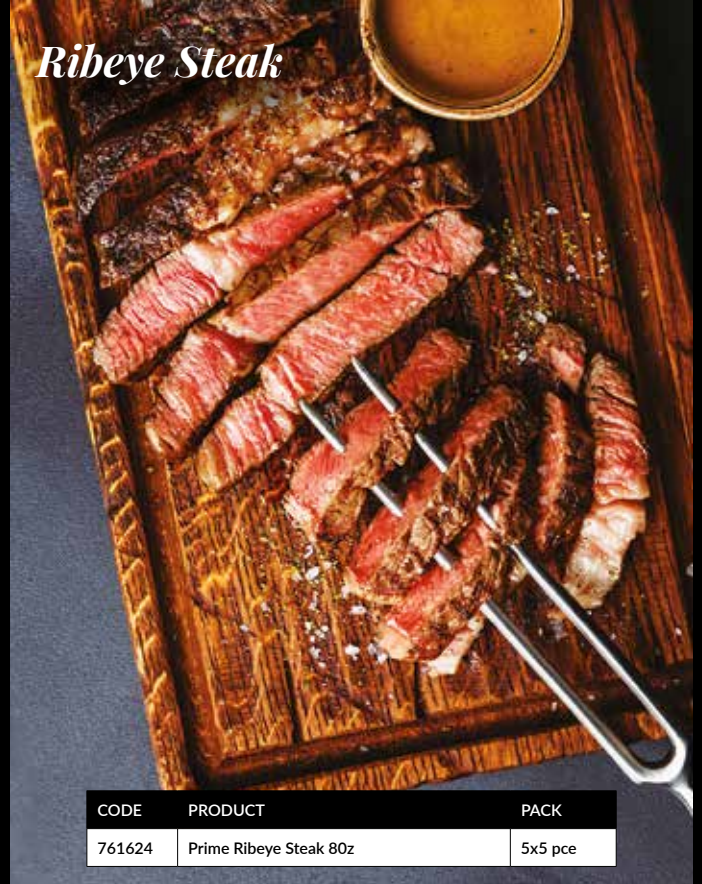

Ribeye Steak

CODE	PRODUCT	PACK
761624	Prime Ribeye Steak 80z	5x5 pce